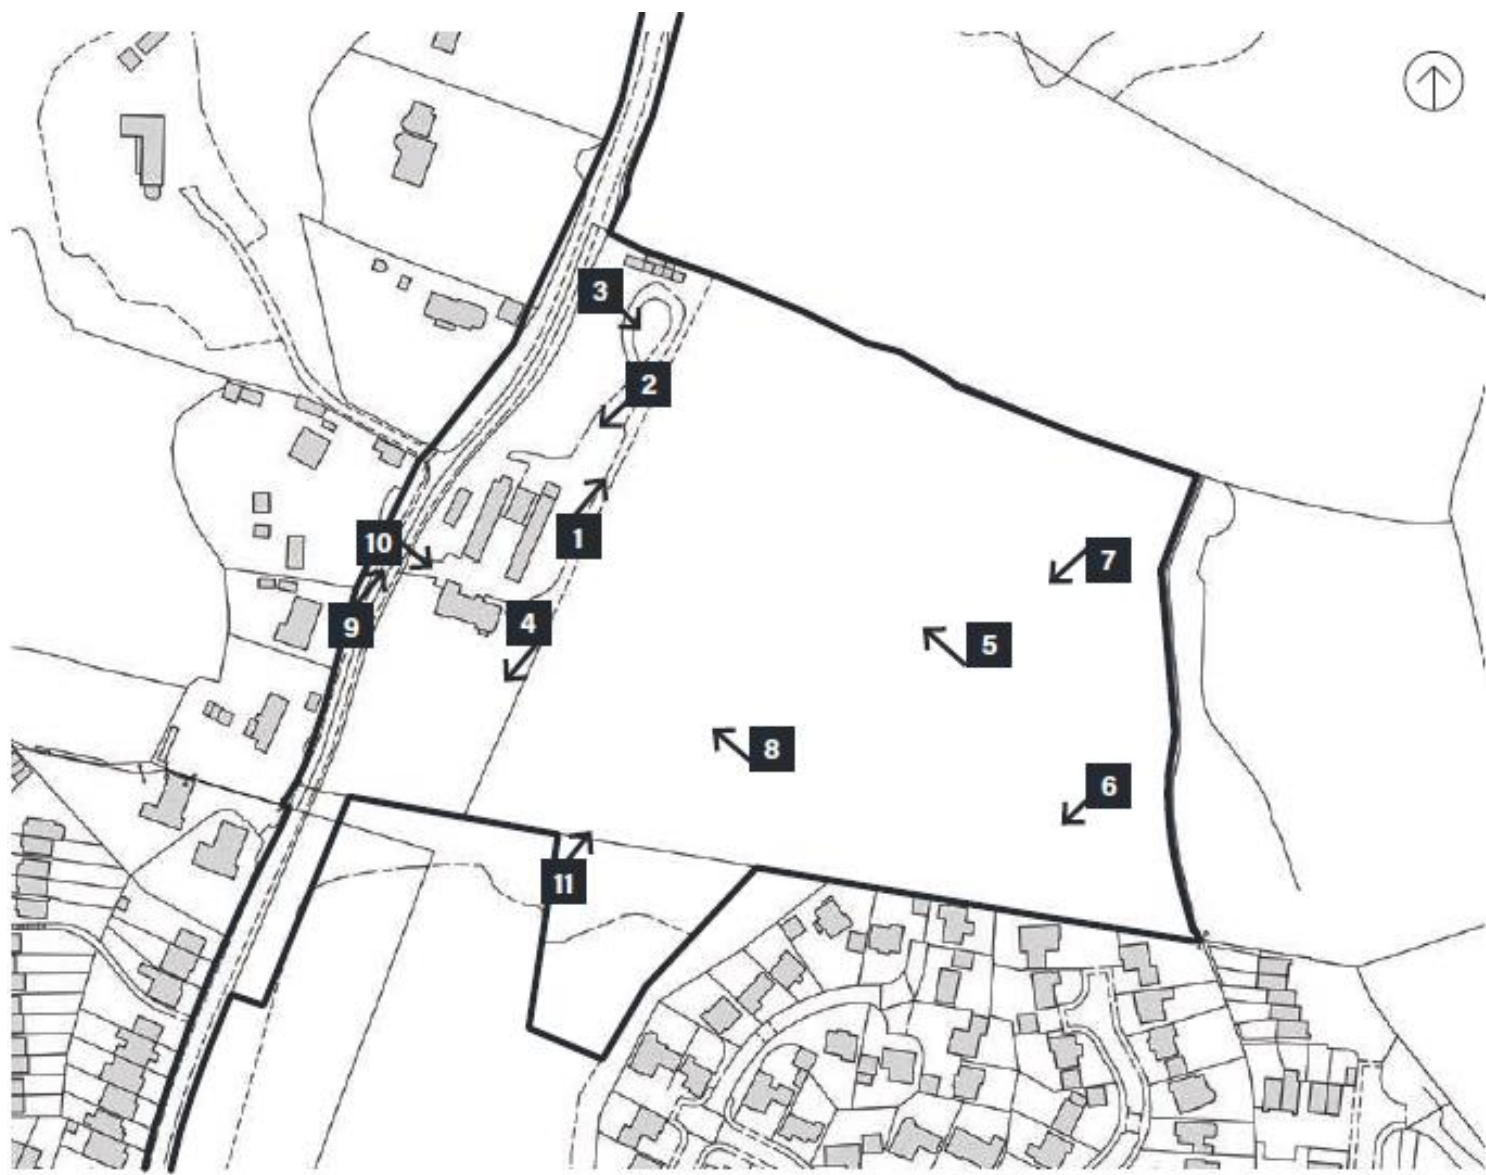

# Coley Farm, Stoney Lane, Ashmore Green

Photographs for Western Area Planning Committee

Application 20/00604/FULEXT

Ariel view of the site and surround area

View to the south within the site

Looking north within the site

Agricultural building with the site

Storage of cars and debris within the site (to the west)

Stoney Lane (looking north)

Stoney Lane (looking south)

Location of following photographs: